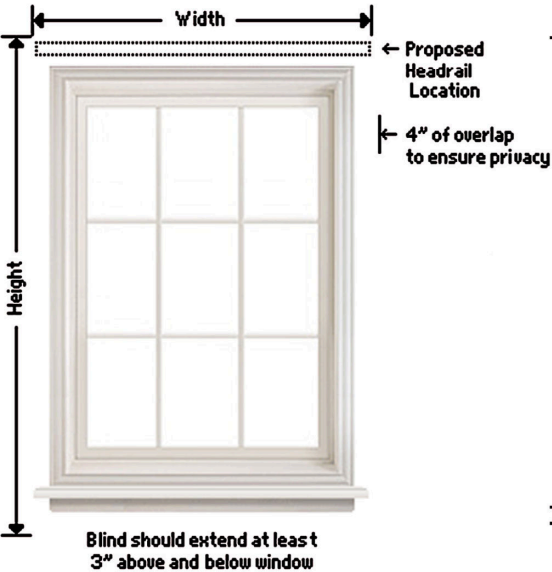

4-D ZEBRA BLINDS

MOTORIZED SYSTEM
ALSO AVAILABLE

**PRINTED ROLLER
SHANGRILLA BLINDS**

**ROLLER BLINDS
WOODEN BLINDS**

**ZEBRA BLINDS
VERMAN BLINDS**

HOW TO MEASURE FOR WINDOW BLINDS

OUTSIDE MOUNT WINDOW

PATIO DOOR

When measuring your home for custom window blinds, there are a few tips to keep in mind to ensure that you receive the window blind made to your specifications. These steps will help you measure all types of window blinds precisely.

MEASURING FOR WINDOW BLINDS:

- 1: Measure the width of the window opening (including trim black). If there is a room, add at least 4 inches to each side for overlap to ensure you don't have gaps in your installed custom window Blinds that can let in light.
- 2: Measure the height of the window opening. Add at least three inches in height to allow for mounting brackets above the door frame or window frame and add your desired overlap at the bottom. If your window blinds will hang down to the floor or to the windows deduct at least one and a half inch for clearance.
- 3: Window blind measurements are determined by width first and then length. For example, 6 inch x 48 inch window blinds are 66 inches wide (from side to side) and 48 inches long (from top to bottom).

4D ZEBRA
COLOR NO#: 4D-1
WIDTH: 118 INCHES

4D ZEBRA
COLOR NO#: 4D-2
WIDTH: 118 INCHES

4D ZEBRA
COLOR NO#: 4D-3
WIDTH: 118 INCHES

4D ZEBRA
COLOR NO#: 4D-4
WIDTH: 118 INCHES

4D ZEBRA
COLOR NO#: 4D-5
WIDTH: 118 INCHES