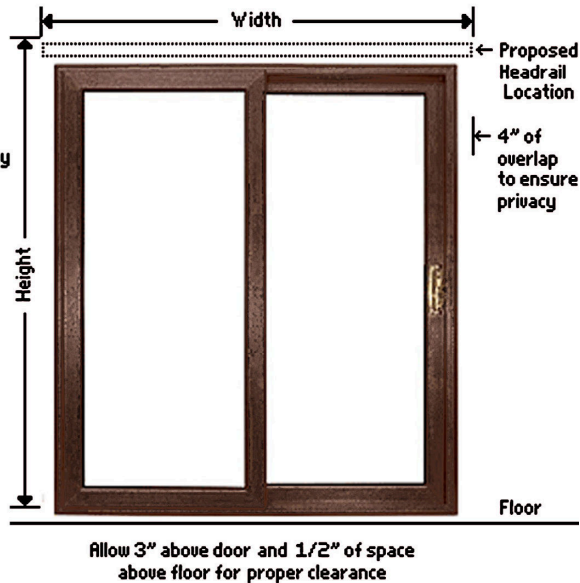

4-D ZEBRA BLINDS

MOTORIZED SYSTEM
ALSO AVAILABLE

**PRINTED ROLLER
SHANGRILLA BLINDS**

**ROLLER BLINDS
WOODEN BLINDS**

**ZEBRA BLINDS
VERMAN BLINDS**

HOW TO MEASURE FOR WINDOW BLINDS

OUTSIDE MOUNT WINDOW

PATIO DOOR

MEASURING FOR WINDOW BLINDS:

- 1: Measure the width of the window opening (including trim black). If there is a room, add at least 4 inches to each side for overlap to ensure you don't have gaps in your installed custom window Blinds that can let in light.
- 2: Measure the height of the window opening. Add at least three inches in height to allow for mounting brackets above the door frame or window frame and add your desired overlap at the bottom. If your window blinds will hang down to the floor or to the windows deduct at least one and a half inch for clearance.
- 3: Window blind measurements are determined by width first and then length. For example, 6 inch x 48 inch window blinds are 66 inches wide (from side to side) and 48 inches long (from top to bottom).

4D ZEBRA
COLOR NO#: 4D-1
WIDTH: 118 INCHES

4D ZEBRA
COLOR NO#: 4D-2
WIDTH: 118 INCHES

4D ZEBRA
COLOR NO#: 4D-3
WIDTH: 118 INCHES

4D ZEBRA
COLOR NO#: 4D-4
WIDTH: 118 INCHES

4D ZEBRA
COLOR NO#: 4D-5
WIDTH: 118 INCHES

4D ZEBRA
COLOR NO#: 4D-6
WIDTH: 118 INCHES

4D ZEBRA
COLOR NO#: 4D-7
WIDTH: 118 INCHES

4D ZEBRA
COLOR NO#: 4D-8
WIDTH: 118 INCHES

4D ZEBRA
COLOR NO#: 4D-9
WIDTH: 118 INCHES

4D ZEBRA
COLOR NO#: 4D-10
WIDTH: 118 INCHES